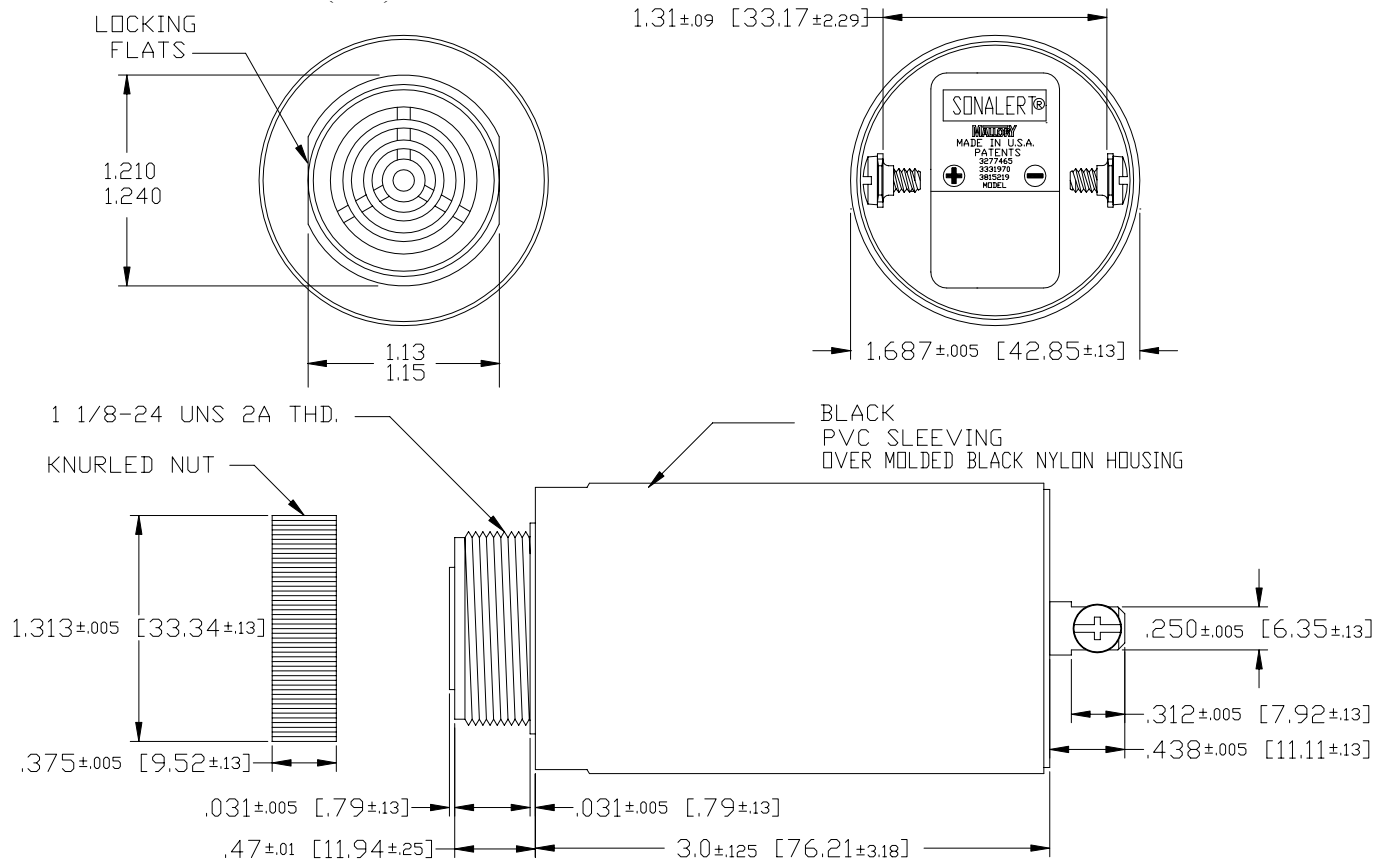

**Specifications:**

Sound level Category	Loud Sound Level
Mode of Operation	CUCKOO (Repeats approximately every 1.5 seconds)
Mounting	Panel (see note B)
Voltage Rating	110/120 VAC
Frequency	800 & 1200 Hz
Loudness	80 dB(A) min. @ 2 FT and 110 Vac
Current Draw	40 mA Max @ 110 Vac
Storage Temperature	-40°C to +85°C
Operating Temperature	-40°C to +85°C
Weight (Typical)	6.2 oz (175 g)
Housing	6/6 Nylon, Color Black, with black PVC Sleeving
Options	For other options contact factory

**Dimensions: Inches (mm)**

NOTE A: TERMINALS-.032 BRASS TIN PLATED, TAPPED FOR #6-32 SCREW. TWO #6-32 NICKEL PLATED BRASS SCREWS INCLUDED. WILL ACCEPT 1/4" QUICK CONNECT.

NOTE B: MOUNTING- REMOVE BLACK PLASTIC NUT AND INSERT THREADED FRONT THROUGH 1.25" HOLE PUNCHED IN PANEL, IF ORIENTATION IS NEEDED, NOTE LOCKING FLATS ON DRAWING. SCREW NUT BACK ON. DO NOT OVERTIGHTEN.